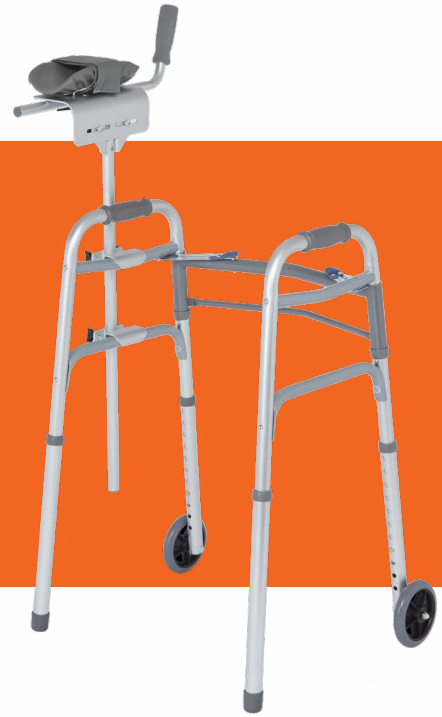

WALKER PLATFORM ATTACHMENT

ITEM #	DESCRIPTION
P1000	Walker Platform Attachment

FEATURES

- Universal fit for most brands.
- ^a Sold in pairs.

V1: 1/05/21